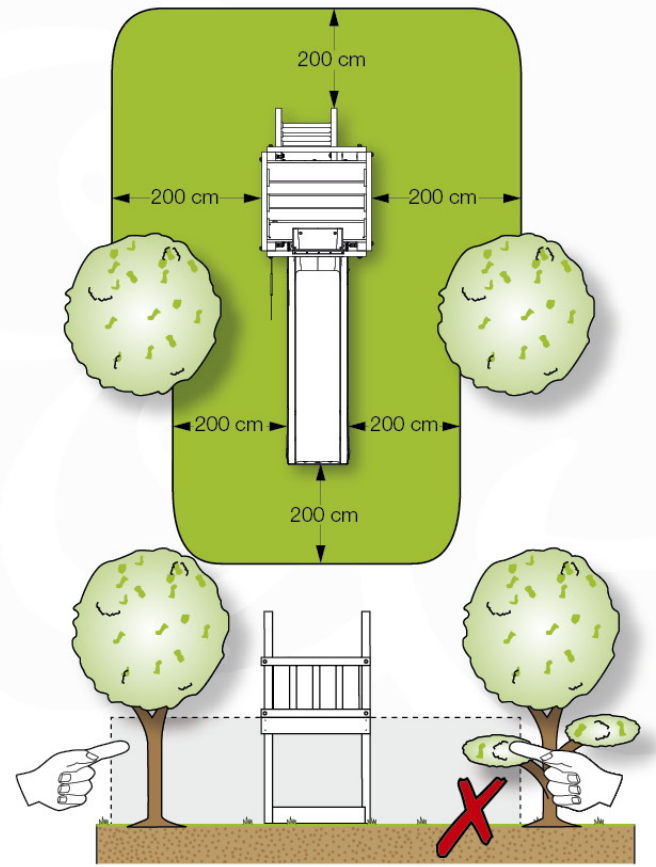

02 Safe Playground

02-1

02-2

02-3

02-4

02-5