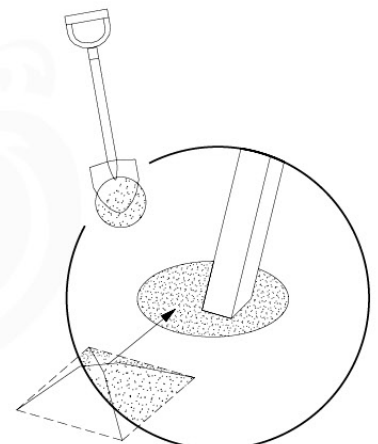

05-4

05-5

05-6

06

	PartNo	PartName	QTY.
Hardware Pack	001_406	Stealth Screw 8x45	4
	001_417	Stealth Screw 8x80	3
	001_422	Stealth Screw 8x137	3
	002_220	Gap Point Screw T25 - 5x45	12
	002_223	Gap Point Screw T25 - 5x80	6
Other	005_528	Swing Beam Bracket 7x7	1
	005_529	Swing Beam Bracket 9x9	1
	007_001	Ground-anchor	2
Hardware Pack	022_31x	bpc-base version 3	2
	022_84x	bpc cover	2
	023_031	Finishing Washer GPS 5.0	2
Other	101_003	Swing hook with Carabiner	4

06-7

06 -8

06 -9

D180
D141

07 -1

07 -2

08

09