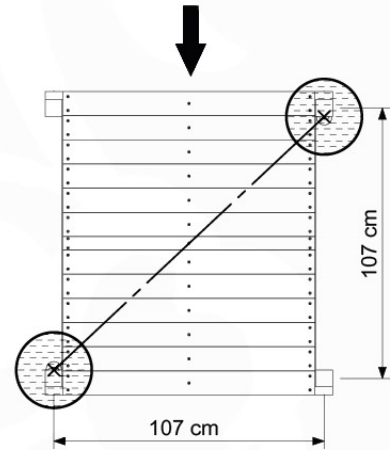

SlideFP 120 x Ladder - P30 FPL125 - 30-11-2020 - v1.0

10-1

10-2

10-4

11 Swing Frame / Climb Frame

12 Ground Anchors

GA05

Parts:
Hardware Package Tower →