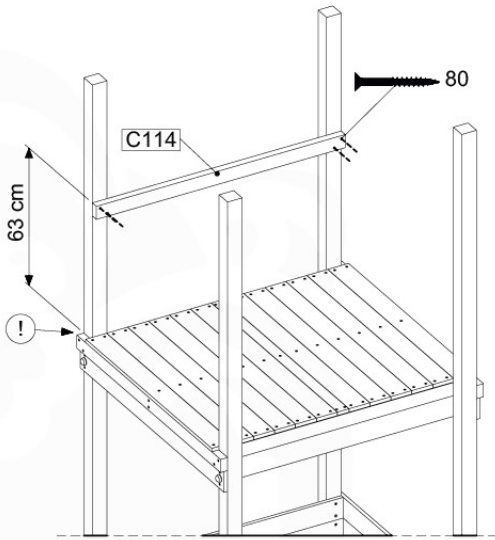

SlideFP 120 x Ladder - P30 FPL125 - 30-11-2020 - v1.0

10-1

10-2

10-4

11 Swing Frame / Climb Frame

12 Ground Anchors

GA05

Parts:
Hardware Package Tower →