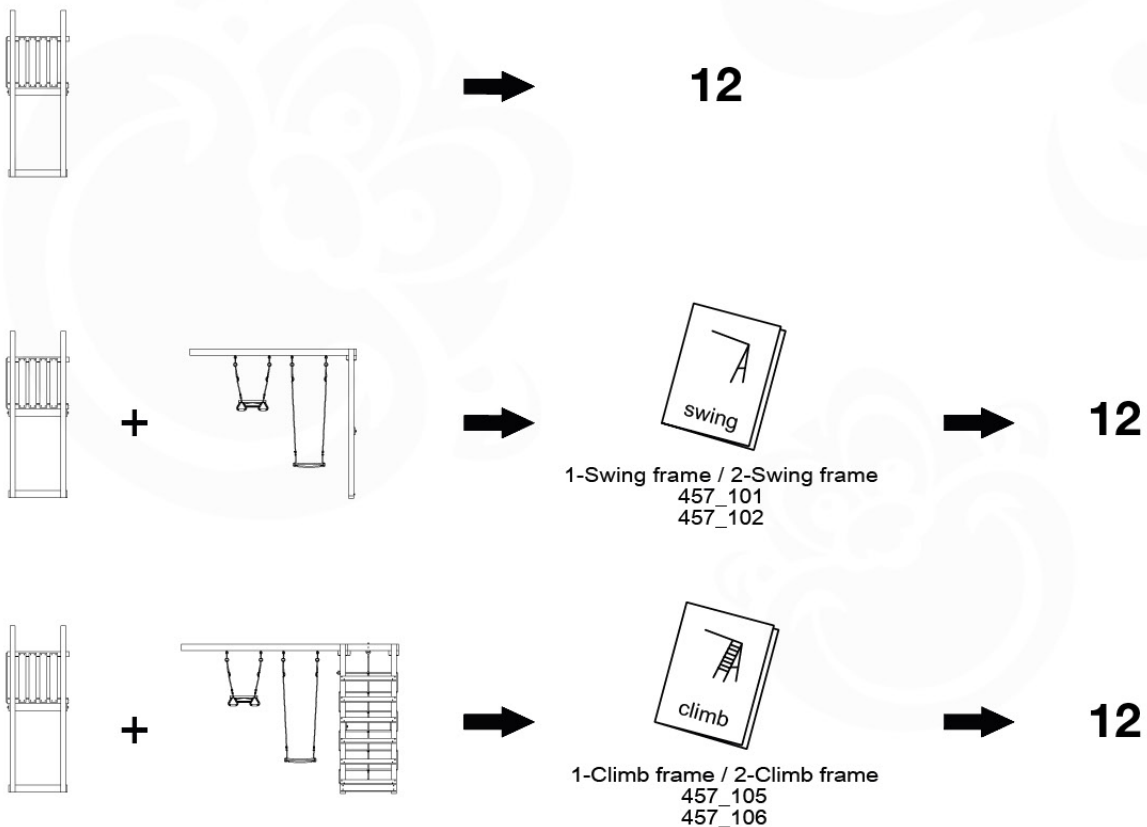

SlideFP 120 x Ladder - P30 FPL125 - 30-11-2020 - v1.0

10-1

10-2

10-4

11 Swing Frame / Climb Frame

12 Ground Anchors

GA05

Parts:
Hardware Package Tower →