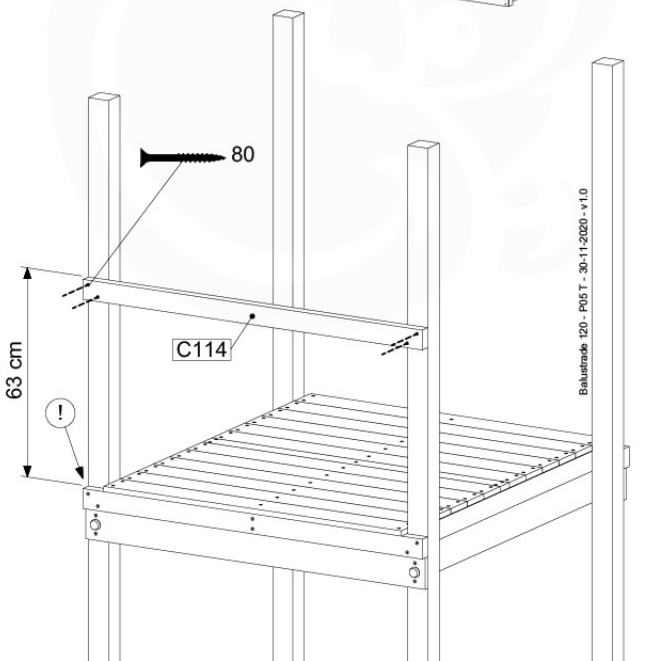

06-1

Balustrade 120 - P05 T - 30-11-2020 - v1.0