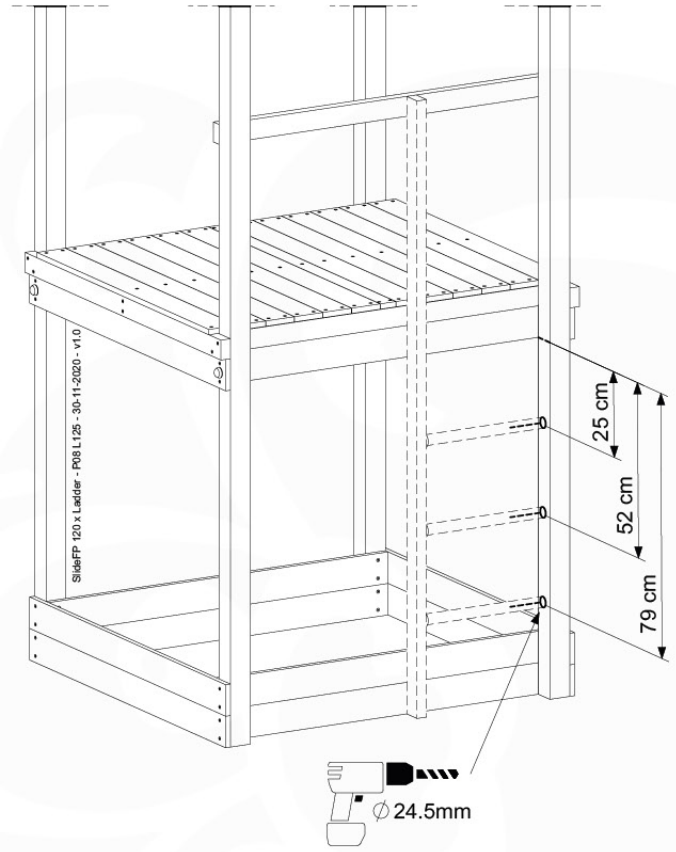

SlideFP 120 x Ladder - P30 FPL125 - 30-11-2020 - v1.0

10-1

10-2

10-4

11 Swing Frame / Climb Frame

12 Ground Anchors

GA05

Parts:
Hardware Package Tower →