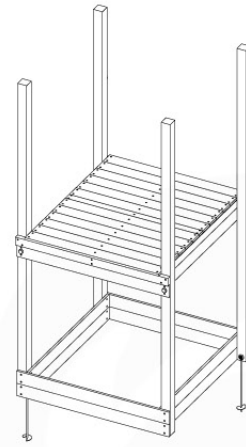

SlideFP 120 x Ladder - P30 FPL125 - 30-11-2020 - v1.0

10-1

10-2

10-4

11 Swing Frame / Climb Frame

12 Ground Anchors

GA05

Parts:
Hardware Package Tower →

Ground Anchors 120 - P02 - 27-11-2020 - v1

12-1

12-2

40 L / 80 kg

24h

13 Accessories

AC01

	PartNo	PartName	QTY.
Hardware Pack	001_406	Stealth Screw 8x45	1
	002_041	Dome head screw 4.5 x 20 mm	3
	002_042	Dome head screw 3.5 x 13mm	4
	002_219	Gap Point Screw T25 - 5x30	2
	022_84x	bpc cover	1
Other	022_300	Steering Wheel	1
	022_800	Rail P/T 105	1
	022_910	Sandpad	1
	103_901	Logo ID Plate	1
	104_107	Tool Set Climbing Units	1
	120_024	Tower Flag	1
	122_302	Telescope	1