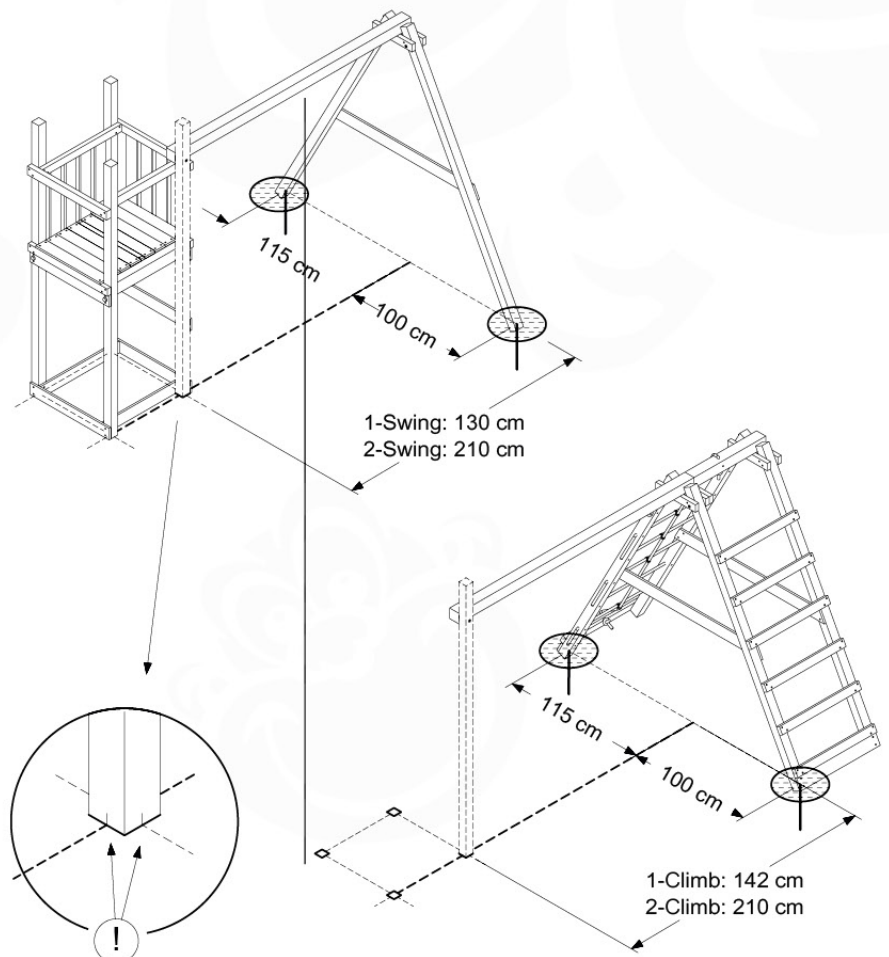

04 Base Tower

BT11

	PartNo	PartName	QTY.
Hardware Pack	001_406	Stealth Screw 8x45	10
	002_220	Gap Point Screw T25 - 5x45	118
	002_223	Gap Point Screw T25 - 5x80	20
Other	007_001	Ground-anchor	2
Hardware Pack	022_31x	bpc-base version 3	8
	022_84x	bpc cover	8
Timber	A240	Post 70x70 L2400	4
	C114	Beam 1140 mm	5
	D100	Board 1000 mm	11-14
	D114	Board 1140 mm	12