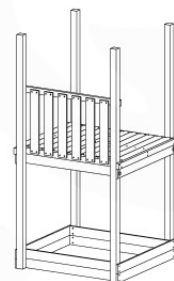

04 Base Tower

BT11

	PartNo	PartName	QTY.
Hardware Pack	001_406	Stealth Screw 8x45	10
	002_220	Gap Point Screw T25 - 5x45	118
	002_223	Gap Point Screw T25 - 5x80	20
Other	007_001	Ground-anchor	2
Hardware Pack	022_31x	bpc-base version 3	8
	022_84x	bpc cover	8
Timber	A240	Post 70x70 L2400	4
	C114	Beam 1140 mm	5
	D100	Board 1000 mm	11-14
	D114	Board 1140 mm	12

Base Tower NL - P06 - BT11 - 30-11-2020 - v3.0

04-1

04-2

04-3

04-4

05 Balustrade (1x)

BL03

	PartNo	PartName	QTY.
Hardware Pack	002_220	Gap Point Screw T25 - 5x45	24
	002_223	Gap Point Screw T25 - 5x80	4
Timber	C114	Beam 1140 mm	1
	D65	Board 650 mm	6

Balustrade 120 - P04 U - 30-11-2020 - v1.0

05-1

06 Balustrade (2x)

BL04

	PartNo	PartName	QTY.
Hardware Pack	002_220	Gap Point Screw T25 - 5x45	24
	002_223	Gap Point Screw T25 - 5x80	4
Timber	C114	Beam 1140 mm	1
	D65	Board 650 mm	6