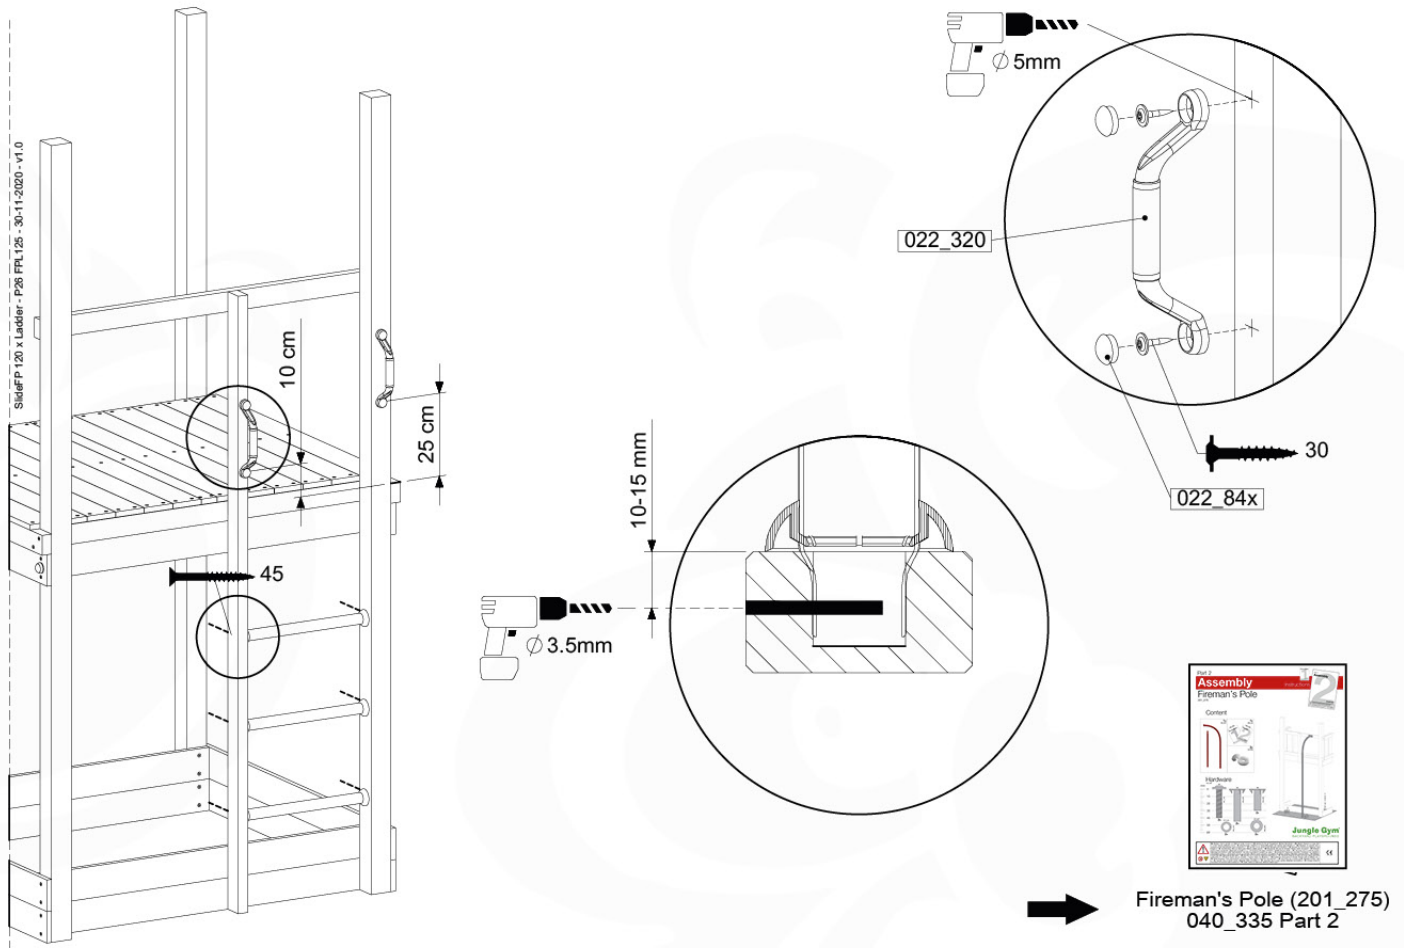

SlideFP 120 x Ladder - P30 FPL125 - 30-11-2020 - v1.0

10-1

10-2

10-4

11 Swing Frame / Climb Frame

12 Ground Anchors

GA05

Parts:
Hardware Package Tower →

Ground Anchors 120 - P02 - 27-11-2020 - v1

12-1

12-2

40 L / 80 kg

24h

13 Accessories

AC01

	PartNo	PartName	QTY.
Hardware Pack	001_406	Stealth Screw 8x45	1
	002_041	Dome head screw 4.5 x 20 mm	3
	002_042	Dome head screw 3.5 x 13mm	4
	002_219	Gap Point Screw T25 - 5x30	2
	022_84x	bpc cover	1
Other	022_300	Steering Wheel	1
	022_800	Rail P/T 105	1
	022_910	Sandpad	1
	103_901	Logo ID Plate	1
	104_107	Tool Set Climbing Units	1
	120_024	Tower Flag	1
	122_302	Telescope	1