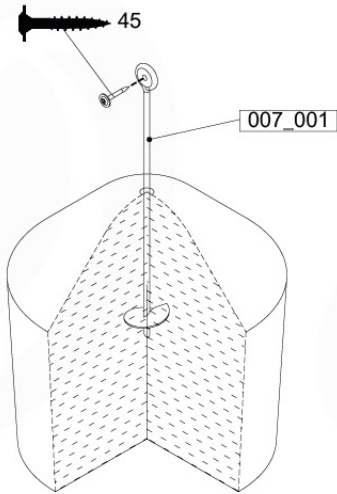

SlideFP 120 x Ladder - P30 FPL125 - 30-11-2020 - v1.0

10-1

10-2

10-4

11 Swing Frame / Climb Frame

12 Ground Anchors

GA05

Parts:
Hardware Package Tower →