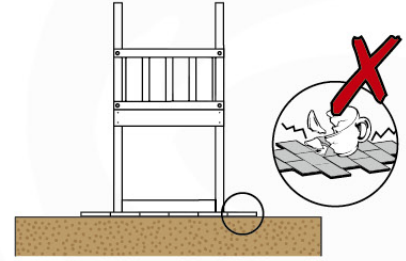

02 Safe Playground

02-1

02-2

02-3

02-4

02-5