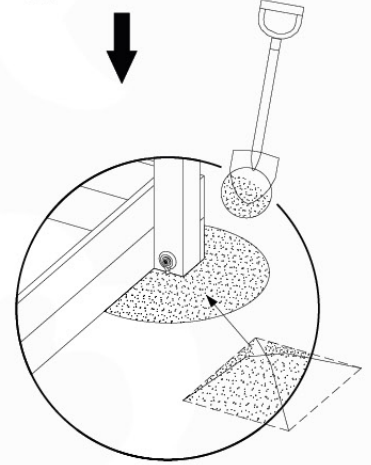

Ground Anchors 120 - P02 - 27-11-2020 - v1

12-1

12-2

40 L / 80 kg

24h

13 Accessories

AC01

	PartNo	PartName	QTY.
Hardware Pack	001_406	Stealth Screw 8x45	1
	002_041	Dome head screw 4.5 x 20 mm	3
	002_042	Dome head screw 3.5 x 13mm	4
	002_219	Gap Point Screw T25 - 5x30	2
	022_84x	bpc cover	1
Other	022_300	Steering Wheel	1
	022_800	Rail P/T 105	1
	022_910	Sandpad	1
	103_901	Logo ID Plate	1
	104_107	Tool Set Climbing Units	1
	120_024	Tower Flag	1
	122_302	Telescope	1