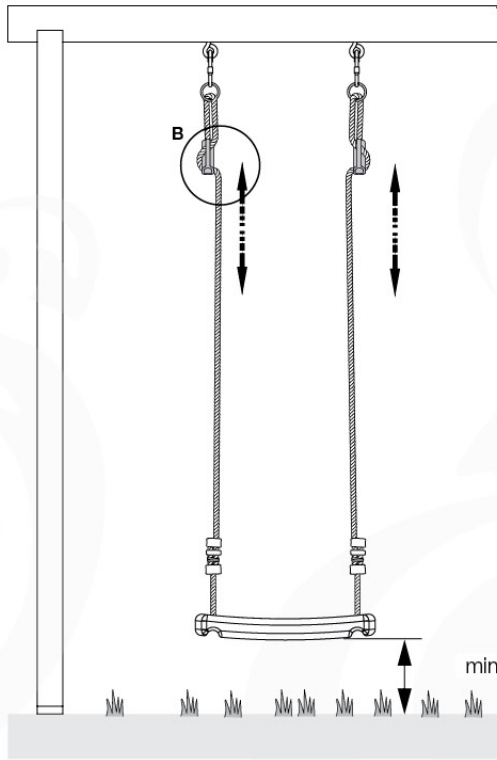

05-4

05-5

05-6

06

	PartNo	PartName	QTY.
Hardware Pack	001_406	Stealth Screw 8x45	4
	001_417	Stealth Screw 8x80	3
	001_422	Stealth Screw 8x137	3
	002_220	Gap Point Screw T25 - 5x45	12
	002_223	Gap Point Screw T25 - 5x80	6
Other	005_528	Swing Beam Bracket 7x7	1
	005_529	Swing Beam Bracket 9x9	1
	007_001	Ground-anchor	2
Hardware Pack	022_31x	bpc-base version 3	2
	022_84x	bpc cover	2
	023_031	Finishing Washer GPS 5.0	2
Other	101_003	Swing hook with Carabiner	4

06-7

06 -8

06 -9

D180
D141

07 -1

07 -2

08

09