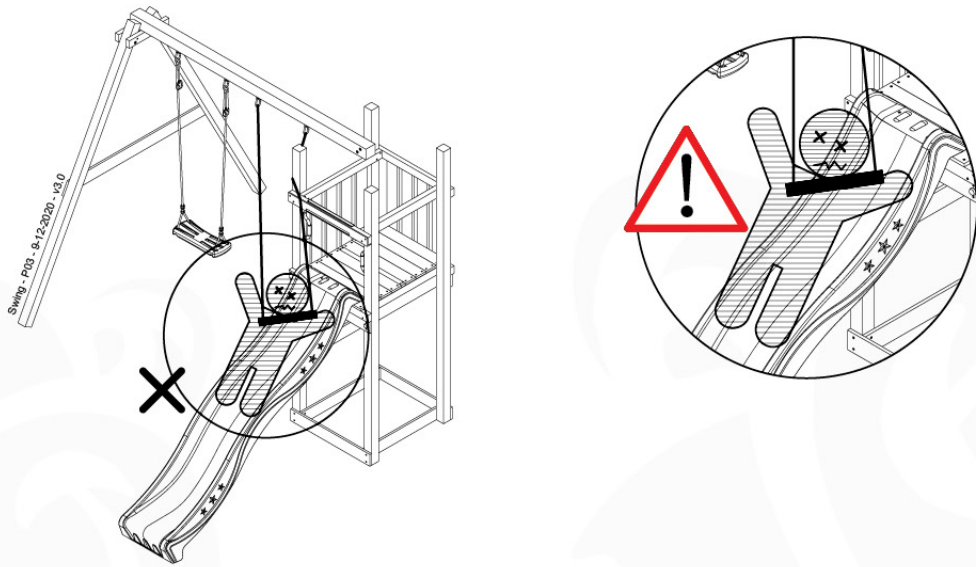

04 Product ID

Art. Description: _____

SKU: _____

LOT: _____

05 Safe Playground Planning

05-1

05-2

05-3

05-4

05-5

05-6

06

	PartNo	PartName	QTY.
Hardware Pack	001_406	Stealth Screw 8x45	4
	001_417	Stealth Screw 8x80	3
	001_422	Stealth Screw 8x137	3
	002_220	Gap Point Screw T25 - 5x45	12
	002_223	Gap Point Screw T25 - 5x80	6
Other	005_528	Swing Beam Bracket 7x7	1
	005_529	Swing Beam Bracket 9x9	1
	007_001	Ground-anchor	2
Hardware Pack	022_31x	bpc-base version 3	2
	022_84x	bpc cover	2
	023_031	Finishing Washer GPS 5.0	2
Other	101_003	Swing hook with Carabiner	4