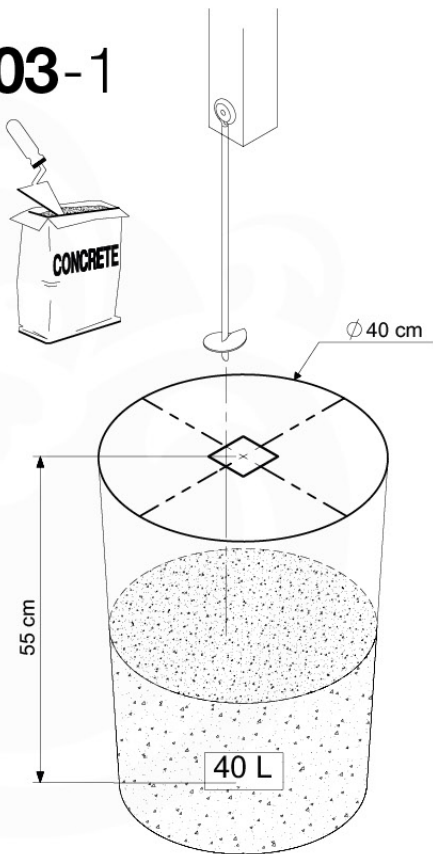

03 Playground Foundation

FD05

03-1