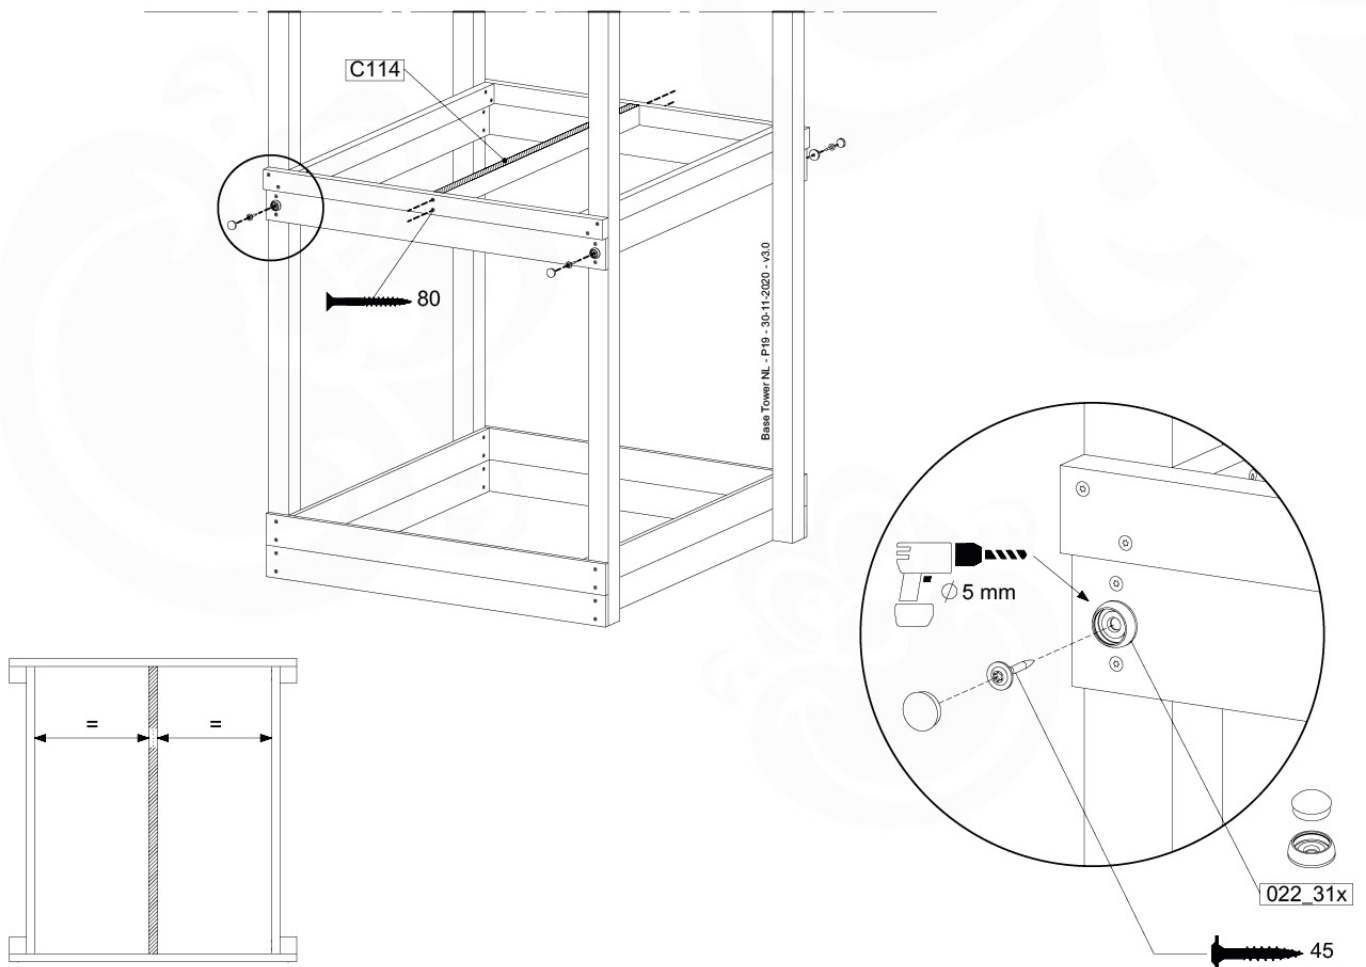

04 Base Tower

BT11

	PartNo	PartName	QTY.
Hardware Pack	001_406	Stealth Screw 8x45	10
	002_220	Gap Point Screw T25 - 5x45	118
	002_223	Gap Point Screw T25 - 5x80	20
Other	007_001	Ground-anchor	2
Hardware Pack	022_31x	bpc-base version 3	8
	022_84x	bpc cover	8
Timber	A240	Post 70x70 L2400	4
	C114	Beam 1140 mm	5
	D100	Board 1000 mm	11-14
	D114	Board 1140 mm	12

Base Tower NL - P06 - BT11 - 30-11-2020 - v3.0

04-1

04-2

04-3

04-4

05 Balustrade (1x)

BL03

	PartNo	PartName	QTY.
Hardware Pack	002_220	Gap Point Screw T25 - 5x45	24
	002_223	Gap Point Screw T25 - 5x80	4
Timber	C114	Beam 1140 mm	1
	D65	Board 650 mm	6

Balustrade 120 - P04 U - 30-11-2020 - v1.0

05-1

06 Balustrade (2x)

BL04

	PartNo	PartName	QTY.
Hardware Pack	002_220	Gap Point Screw T25 - 5x45	24
	002_223	Gap Point Screw T25 - 5x80	4
Timber	C114	Beam 1140 mm	1
	D65	Board 650 mm	6