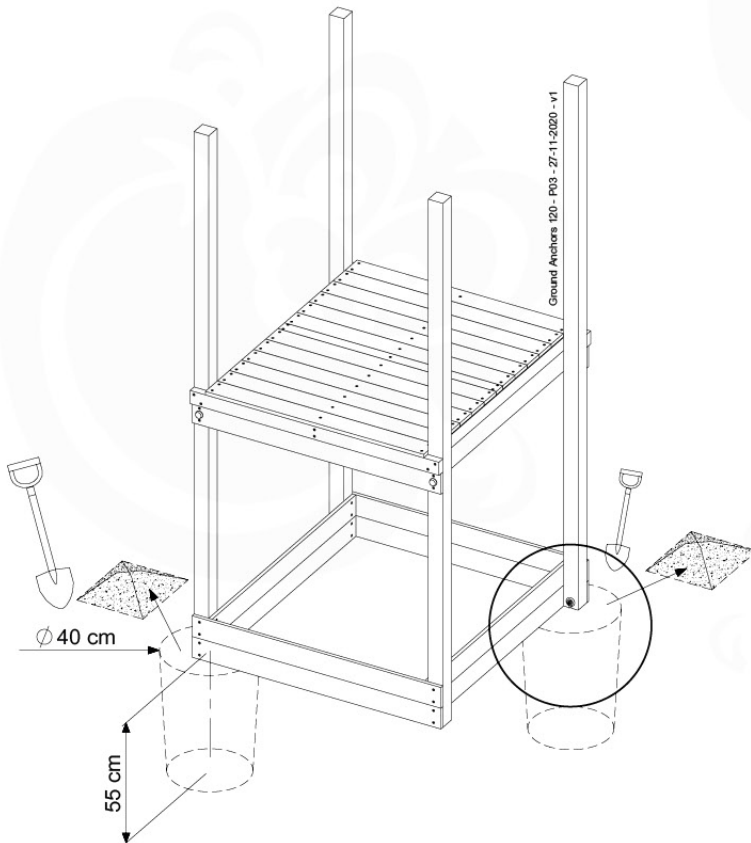

SlideFP 120 x Ladder - P30 FPL125 - 30-11-2020 - v1.0

10-1

10-2

10-4

11 Swing Frame / Climb Frame

12 Ground Anchors

GA05

Parts:
Hardware Package Tower →

Ground Anchors 120 - P02 - 27-11-2020 - v1

12-1

12-2

40 L / 80 kg

24h

13 Accessories

AC01

	PartNo	PartName	QTY.
Hardware Pack	001_406	Stealth Screw 8x45	1
	002_041	Dome head screw 4.5 x 20 mm	3
	002_042	Dome head screw 3.5 x 13mm	4
	002_219	Gap Point Screw T25 - 5x30	2
	022_84x	bpc cover	1
Other	022_300	Steering Wheel	1
	022_800	Rail P/T 105	1
	022_910	Sandpad	1
	103_901	Logo ID Plate	1
	104_107	Tool Set Climbing Units	1
	120_024	Tower Flag	1
	122_302	Telescope	1