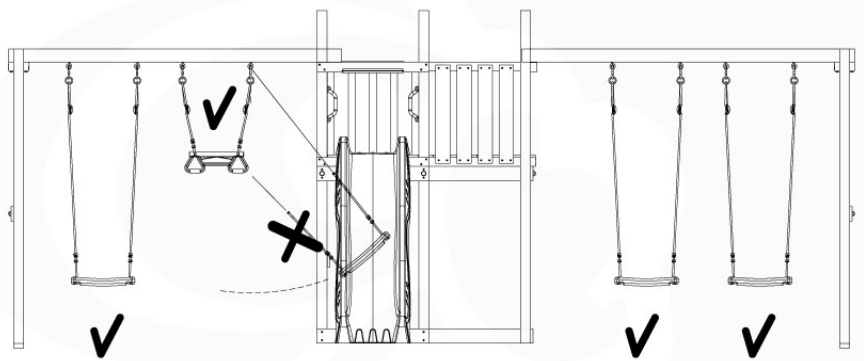

04 Product ID

Art. Description: _____

SKU: _____

LOT: _____

05 Safe Playground Planning

05-1

05-2

05-3

05-4

05-5

05-6

06

	PartNo	PartName	QTY.
Hardware Pack	001_406	Stealth Screw 8x45	4
	001_417	Stealth Screw 8x80	3
	001_422	Stealth Screw 8x137	3
	002_220	Gap Point Screw T25 - 5x45	12
	002_223	Gap Point Screw T25 - 5x80	6
Other	005_528	Swing Beam Bracket 7x7	1
	005_529	Swing Beam Bracket 9x9	1
	007_001	Ground-anchor	2
Hardware Pack	022_31x	bpc-base version 3	2
	022_84x	bpc cover	2
	023_031	Finishing Washer GPS 5.0	2
Other	101_003	Swing hook with Carabiner	4